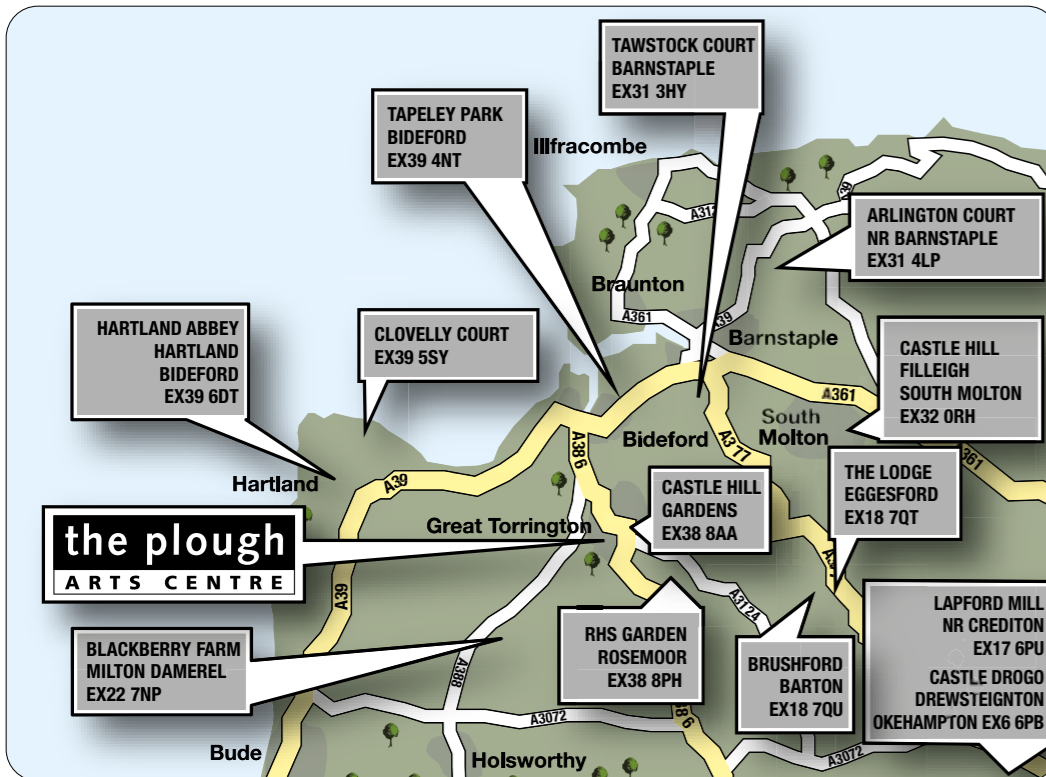

### Payments:

Tickets will be available on the gate - cash only.

See our website for FAQs

Create some lasting memories of high quality open air theatre!

7pm Fri 27 May	Castle Hill Gdns, Torrington	Superstition Mountain
5pm Mon 30 May	Tapeley Park	Peter Pan
7pm Wed 8 June	Hartland Abbey	Much Ado About Nothing
7pm Thurs 9 June	Castle Hill Gdns, Torrington	Much Ado About Nothing
7pm Sat 11 June	Lapford Mill, nr Crediton	Much Ado About Nothing
5.30pm Sat 18 June	Castle Drogo (NT)	Peter Pan
7pm Thurs 23 June	Tawstock Court	Great Expectations
7pm Fri 24 June	Tapeley Park	Gods and Dogs
3pm Sun 26 June	RHS Garden Rosemoor	Great Expectations
7pm Tues 28 June	Castle Hill Gdns, Torrington	Cry Witch!
7pm Wed 29 June	Castle Hill Gdns, Torrington	Cry Witch!
7pm Thurs 30 June	Blackberry Farm Milton Damerel	Much Ado About Murder
7pm Sat 2 July	Clovelly Court	G&S Pirates of Penzance
6pm Thurs 7 July	Castle Hill Filleigh	Much Ado About Nothing
7pm Fri 8 July	Tapeley Park	Much Ado About Nothing
7pm Sun 10 July	Clovelly Court	Much Ado About Nothing
7pm Fri 15 July	The Lodge Eggesford	G&S Pirates of Penzance
7pm Tues 19 July	Tapeley Park	The Importance of Being Earnest
5pm Sat 23 July	Castle Hill Filleigh	The Three Musketeers 5yrs+
7pm Sat 23 July	Brushford Barton Winkleigh	Twelfth Night
5pm Sun 24 July	Hartland Abbey	The Three Musketeers 5yrs+
5.30pm Fri 29 July	Castle Drogo (NT)	The Three Musketeers 5yrs+
7pm Fri 29 July	Blackberry Farm Milton Damerel	Merry Wives of Windsor
7pm Sat 30 July	Brushford Barton Winkleigh	Dracula
6pm Wed 3 Aug	Arlington Court (NT)	King Arthur (5yrs+)
5pm Thurs 4 Aug	Hartland	King Arthur (5yrs+)
7pm Tues 9 Aug	Tapeley Park	A Midsummer Night's Dream
3pm Wed 10 Aug	RHS Garden Rosemoor	Rapunzel
5pm Thurs 11 Aug	Tawstock Court	Rapunzel
5pm Fri 12 Aug	Castle Hill Gdns Torrington	Wind in the Willows
7pm Sat 13 Aug	Brushford Barton Winkleigh	A Midsummer Night's Dream
6pm Sun 14 Aug	Arlington Court	A Midsummer Night's Dream
5pm Tues 16 Aug	Hartland	Awful Auntie by David Walliams
7pm Tues 16 Aug	Clovelly Court	A Midsummer Night's Dream
5pm Wed 17 Aug	Castle Hill Filleigh	Awful Auntie by David Walliams
7pm Thurs 18 Aug	Tapeley Park	The War of The Worlds
7pm Sat 20 Aug	Brushford Barton Winkleigh	Jane Eyre
7pm Sat 20 Aug	Clovelly Court	The War of The Worlds
6pm Sun 21 Aug	Arlington Court	The War of The Worlds
6pm Tues 23 Aug	Castle Hill, Filleigh	Twelfth Night
7pm Thurs 25 Aug	Hartland Abbey	Twelfth Night
3pm Sun 28 Aug	RHS Garden Rosemoor	Much Ado About Murder
5pm Mon 29 Aug	Castle Hill Filleigh	Peter Pan
6pm Tues 30 Aug	Arlington Court	Awful Auntie by David Walliams
5pm Wed 31 Aug	Blackberry Farm Milton Damerel	Awful Auntie by David Walliams